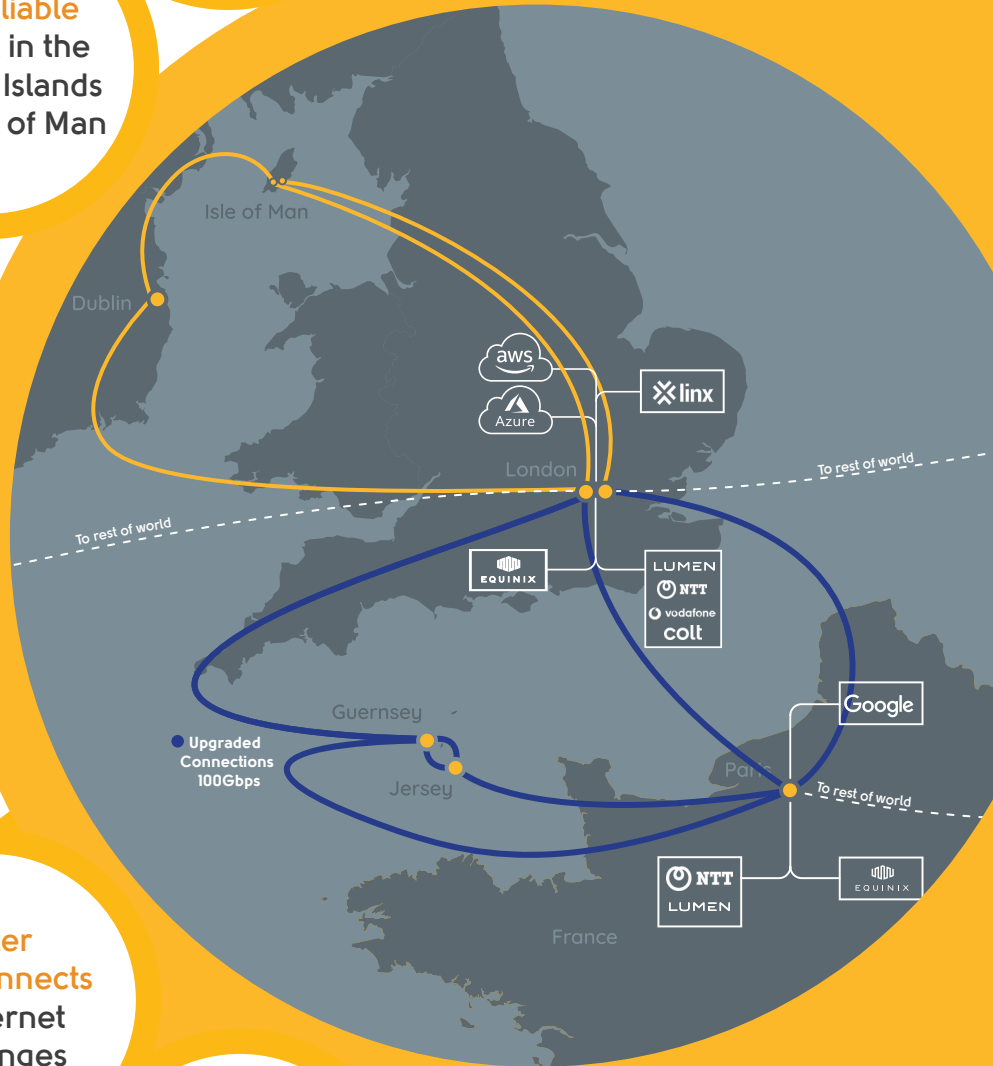

# 100Gbps Core Network Upgrade

£3M Investment

>300% Network capacity upgrade to the Channel Islands

Most reliable network in the Channel Islands & the Isle of Man

Upgraded connectivity to AWS & Azure Cloud

New points of presence with much faster connectivity

Faster interconnects to Internet exchanges

Upgraded DDoS protection

New network equipment in the core with improved resiliency