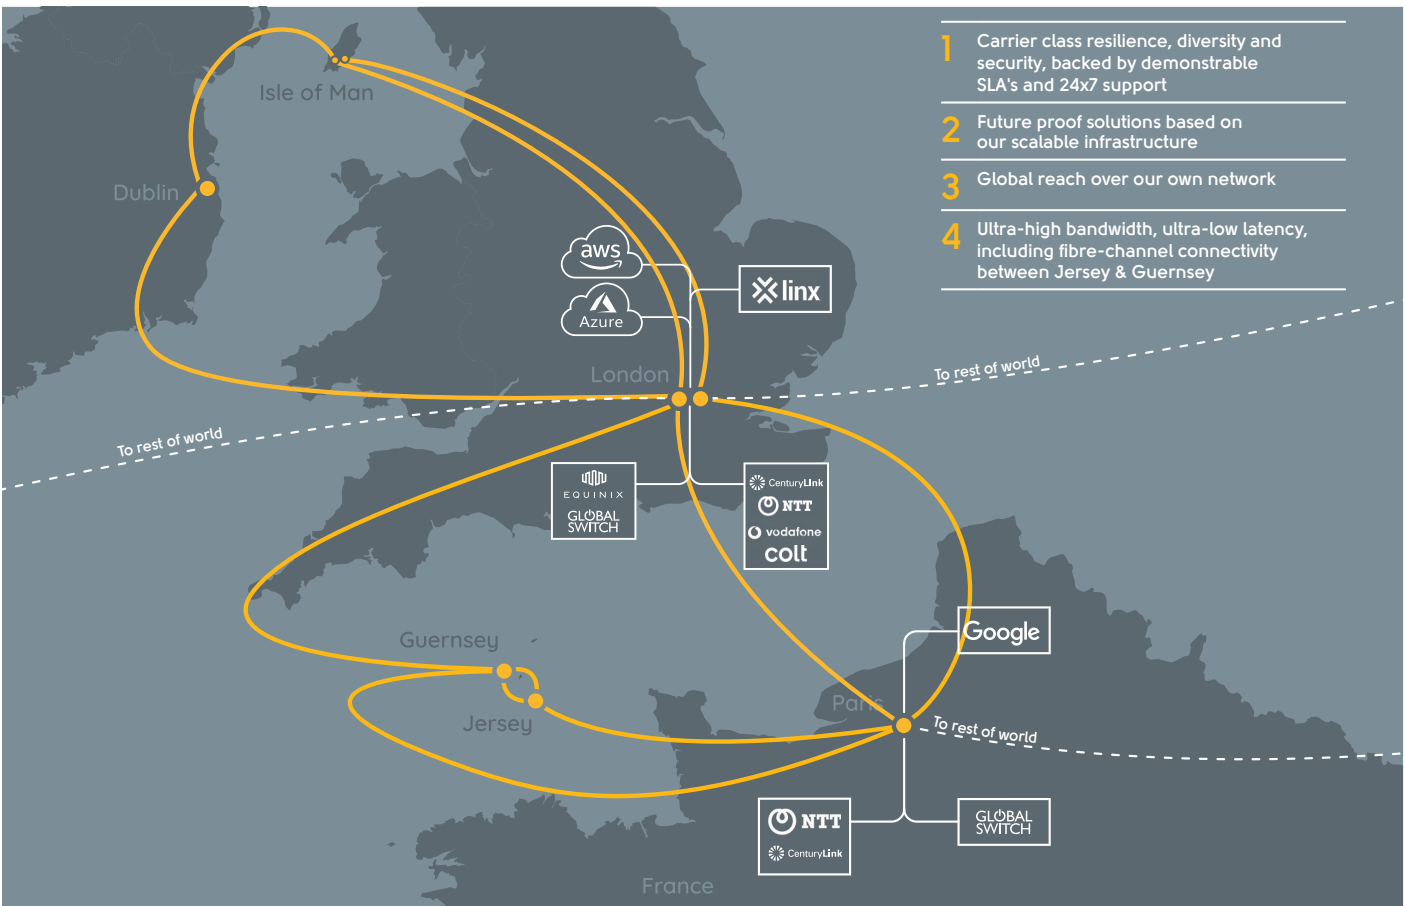

Business Connections

Jersey

Businesses need fast, secure and resilient access to systems and data, so our local experience of network design, coupled with the ability to connect you to anywhere in the world, means that we can deliver all the connectivity you require - whether that's a simple internet connection or a fully managed Wide Area Network spanning the globe.

Sure continue to invest in the latest technology and infrastructure to deliver ultra-fast, high reliability connectivity to Jersey bringing the rest of the world to your doorstep.

Our multi-million investment connects you to major international business centres throughout the world

Our network and our partners' networks provide over 70 global cable systems and geo-stationary satellites, providing connectivity to 153 countries. More locally our network connects Jersey to the rest of the world via three separate and diverse cable systems, the first via France and the second and third via Guernsey to France and the UK.

Connections for your business

- » Connect to single or multiple branch offices, anywhere in the world
- » Interconnect with other businesses and carriers via the major exchanges in London & Paris
- » Multiple connections to Sure's own Tier III data centres and cloud platforms in Jersey & Guernsey
- » Delivered over our high capacity resilient network
- » Mitigate risk with off island diversity on a completely separate network