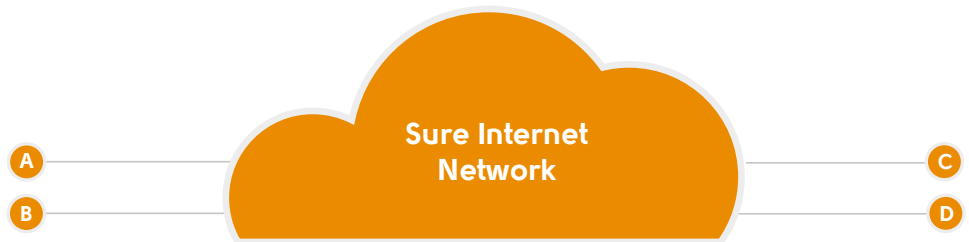

A range of products to suit your needs

Point-to-point private circuits

These connections link specific locations together and can be delivered via Ethernet or Fibre Channel protocols.

Internet

Internet connectivity is essential in today's business, we can deliver a wide variety of network speeds and either dedicated (uncontended) or broadband services with business class support.

Multipoint (WAN) connections

These connections link multiple locations together in a network managed by Sure.

Access choices to meet your needs

Ethernet

- » Various bandwidth options from 2Mbps up to 10Gbps
- » Point-to-point and multi-point capability (VPLS & MPLS)
- » Full QoS (Quality of Service) support with flexible and burstable product features
- » Resilience using two diverse connections to your premises
- » Fractional Ethernet services available, should standard Ethernet 10Mbps, 100Mbps or 1Gbps be too much or not enough capacity