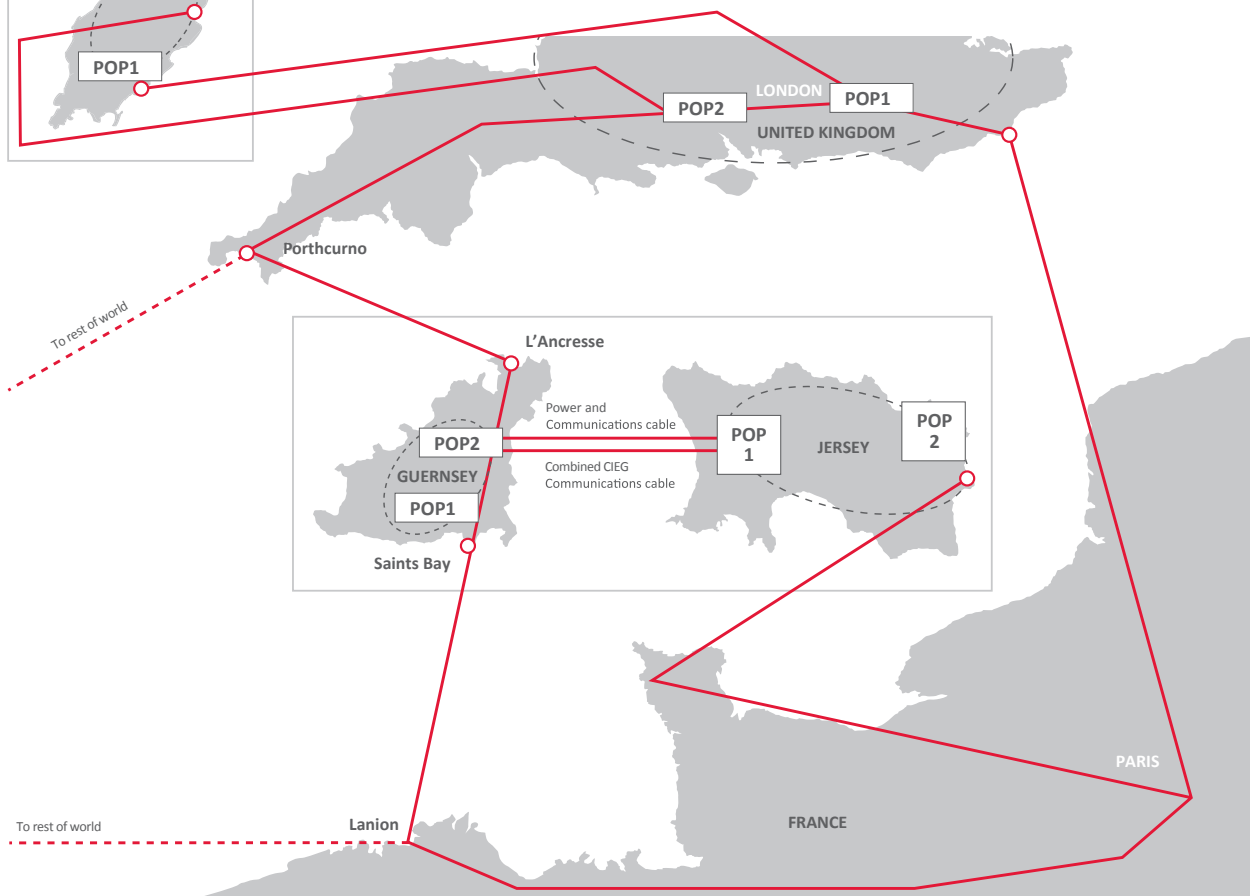

Guernsey business connections

Our multi-million investment connects you to major international business centres throughout the world.

Our network and our partners' networks include investments in over 70 global cable systems and geo-stationary satellites, providing connectivity to 153 countries. Our network connects Guernsey to the rest of the world via three separate and diverse cable systems, the first via the UK, the second via France and the third via Jersey and France.

Further Product Detail

Off Island Ethernet Solutions:

- We are the only local provider to deliver Pan Island (Guernsey, Jersey and Isle of Man) services wholly on its own network
- Services are available in various bandwidth options from 2Mb upwards
- Point-to-Point and Multi-Point capability (VPLS & MPLS)
- Full QoS (Quality of Service) support (3 levels - Standard, Enhanced & Premium)
- Flexible and burstable product features
- Resilience using two diverse connections to your premises

Off Island Clear Channel Private Circuits:

- We are the only local provider to deliver Pan Island (Guernsey, Jersey and Isle of Man) services wholly on its own network
- Services are available in various bandwidth options: 2Mb, 34Mb, 45Mb, STM1, STM4 and STM16