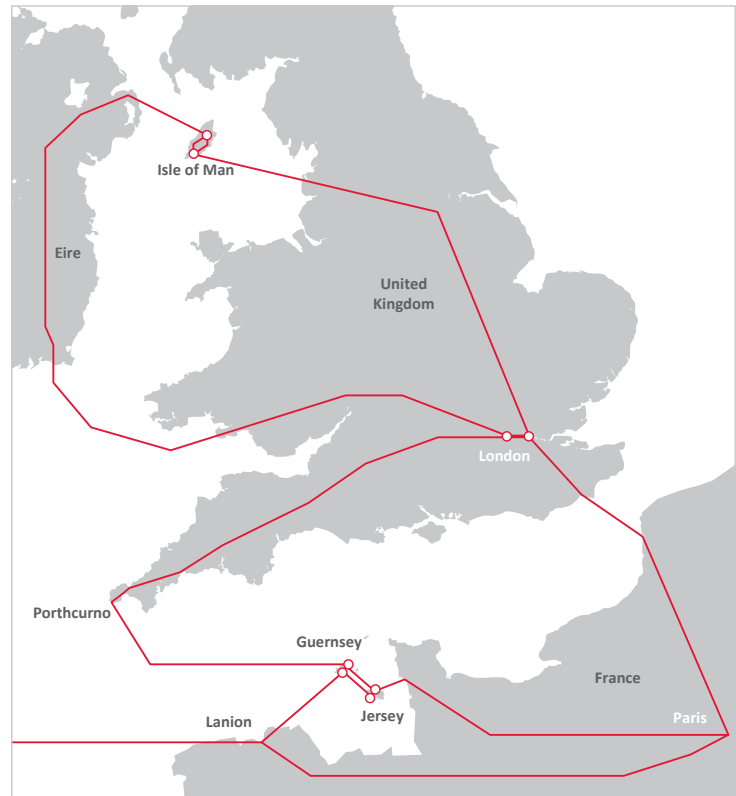

Guernsey business connections

Our multi-million investment connects you to major international business centres throughout the world.

Our network and our partners' networks include investments in over 70 global cable systems and geo-stationary satellites, providing connectivity to 153 countries. Our network connects Guernsey to the rest of the world via three separate and diverse cable systems, the first via the UK, the second via France and the third via Jersey and France.

Off Island Clear Channel Private Circuits:

- We are the only local provider to deliver Pan Island (Guernsey, Jersey and Isle of Man) services wholly on its own network
- Services are available in various bandwidth options: 2Mb, 34Mb, 45Mb, STM1, STM4 and STM16