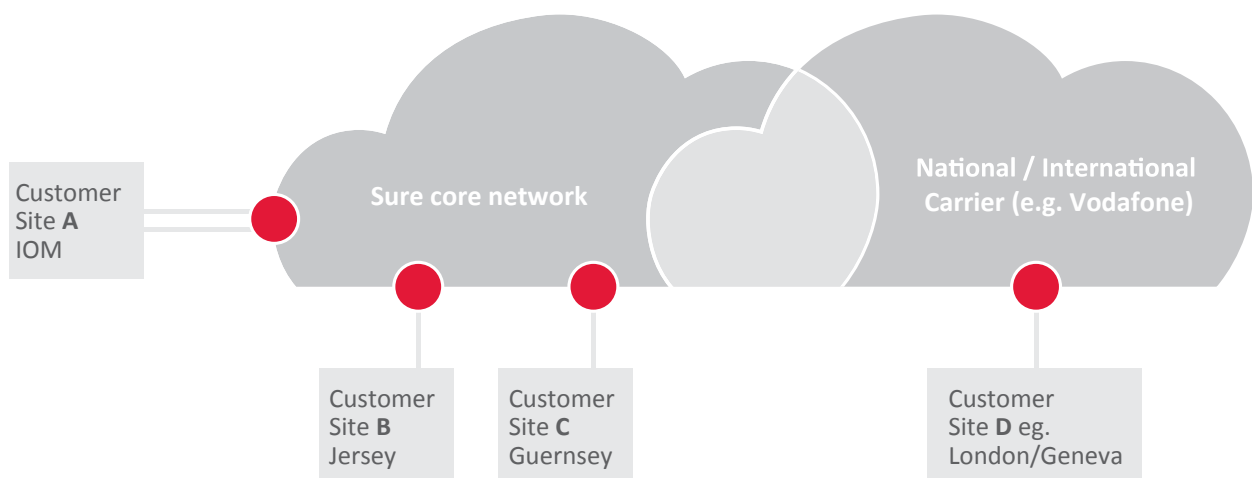

Off Island Clear Channel Private Circuits:

- We are the only local provider to deliver Pan Island (Guernsey, Jersey and Isle of Man) services wholly on its own network
- Services are available in various bandwidth options: 2Mb, 34Mb, 45Mb, STM1, STM4 and STM16

Dedicated Internet Access:

- Enterprise class, high capacity and resilient Internet (IP) feeds
- Services are available in various bandwidth options from 2Mb up to multiples of 1Gb
- Flexibility through burstable bandwidth options
- Provision of DDoS (Distributed Denial of Service) Protection

Broadband:

- ADSL services for home and business users

Our Business Connectivity solutions enable you to:

- Mitigate risk by taking true carrier off island diversity on a completely separate network
- Add network level Quality of Service (QoS) for mission critical data
- Take fractional Ethernet services, should Guernsey standard Ethernet (10Mbps, 100Mbps or 1Gbps) be too much or not enough capacity
- Work with a true global supplier, providing end-to-end solutions locally and to anywhere else in the world